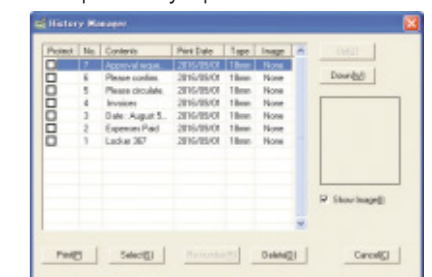

Input text selected from the print history.

Print previously input labels and memos.