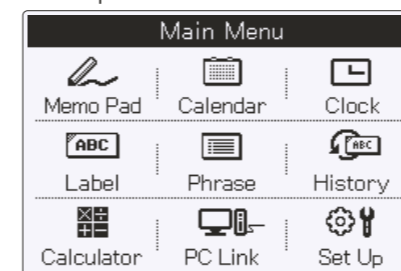

Simple Touch Panel Operation

Support for everything from label and memo production to schedule management.