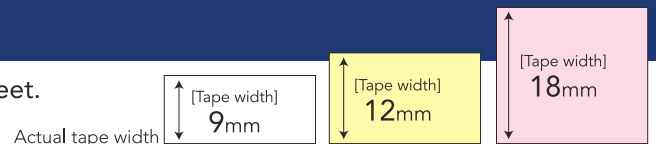

Tape Lineup

Labemo uses independently developed tapes with no backing sheet. Labels are easy to attach and peel off.