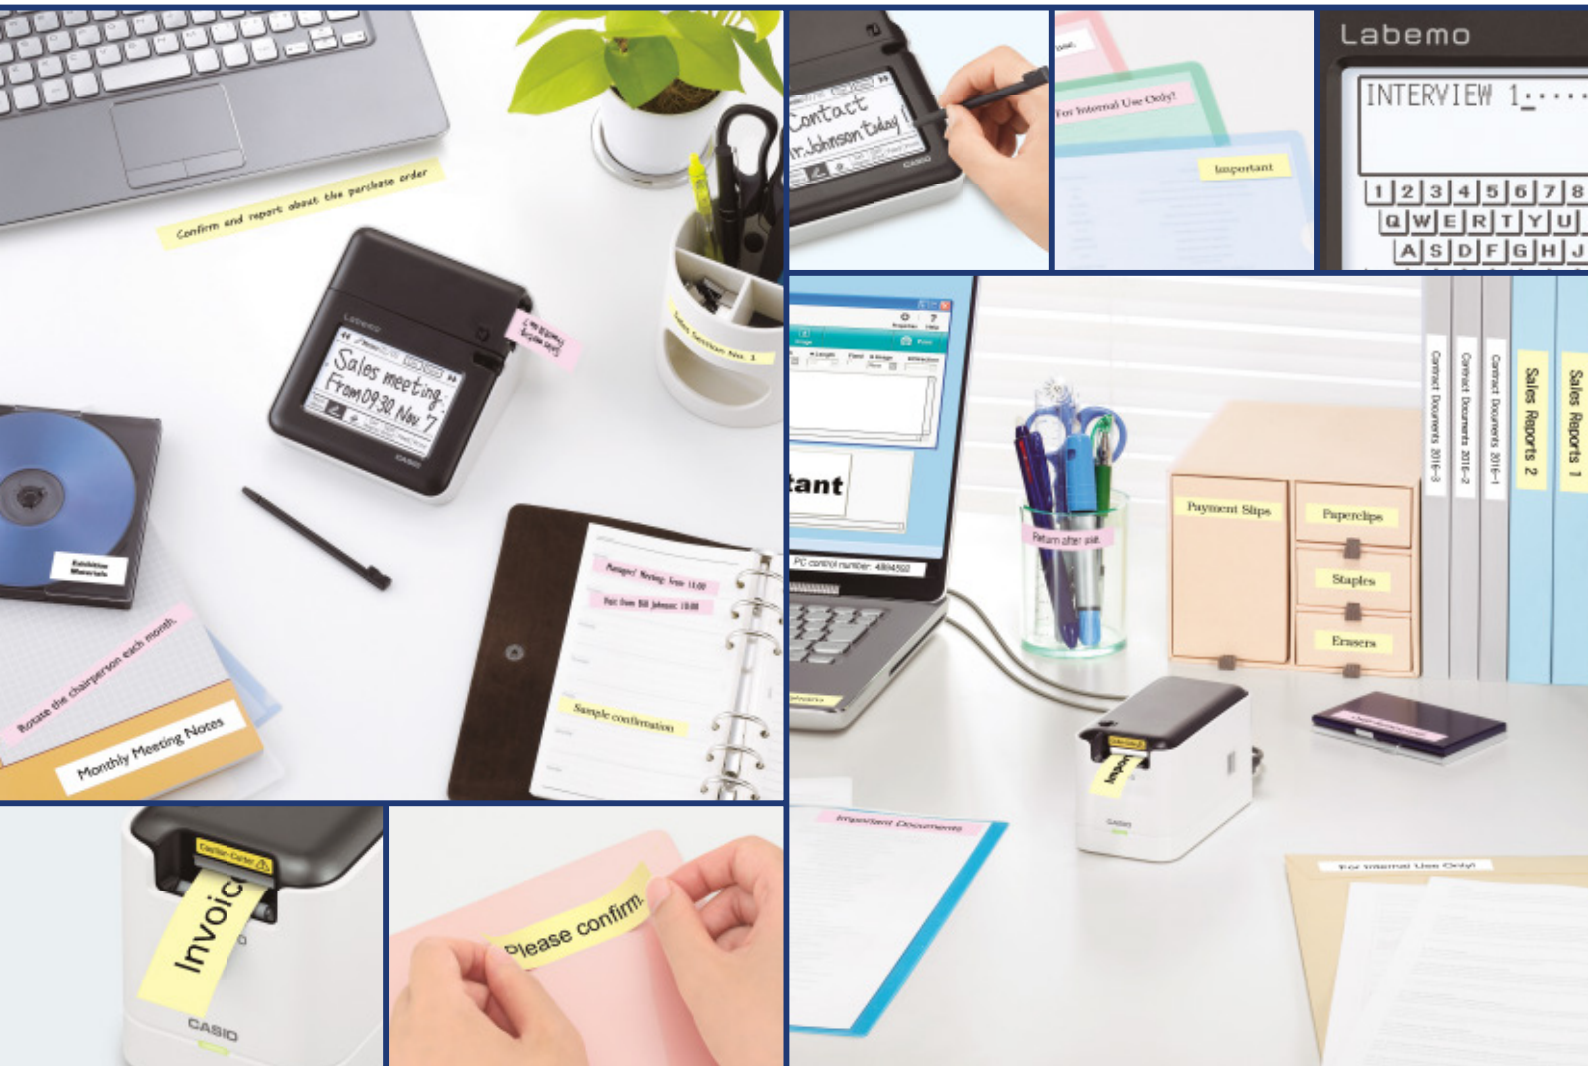

## *Fast and easy label printing!*

# Labemo

Affordable tape that is easy to attach and peel off!

Attractive text and printing of multiple languages!

Compact size that fits easily on a desktop.

# Easy-to-use, affordable tape! Labemo comes in handy in a variety of business applications!

### PC-Connectable for Quick, Convenient Label Printing!

Connect to a PC via a USB connection. Print labels by inputting text using a keyboard or copying and pasting from a Web site or e-mail.