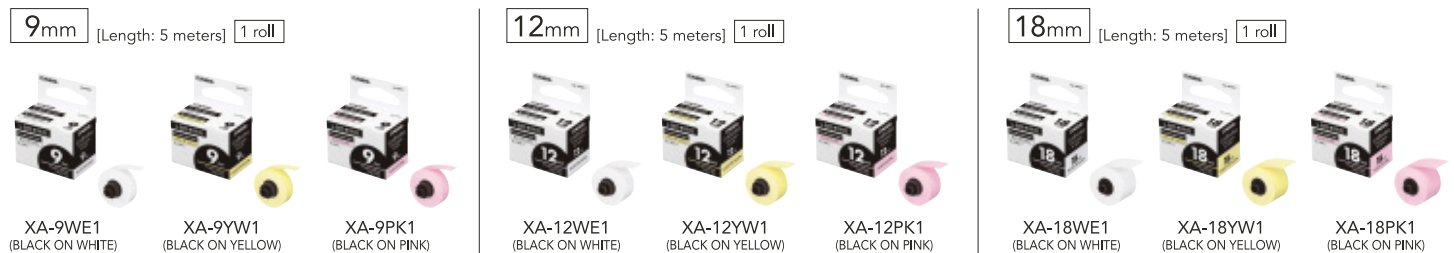

Tape Lineup

Labemo uses independently developed tapes with no backing sheet. Labels are easy to attach and peel off.