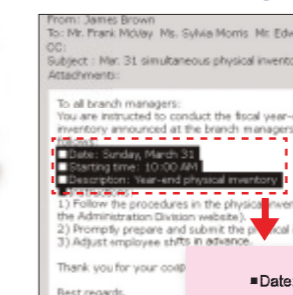

#### Simple printing of e-mail content.

Prints instantly!

■ Date: Sunday, March 31  
■ Starting time: 10:00 AM  
■ Description: Year-end physical inventory