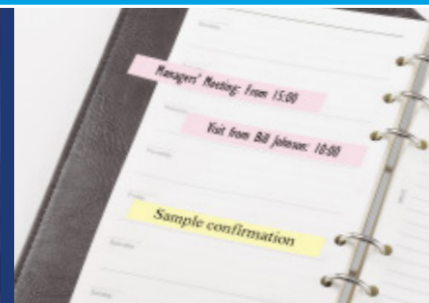

Easy-to-use, affordable tape! Labemo comes in handy in a variety of business applications!

For around the desk